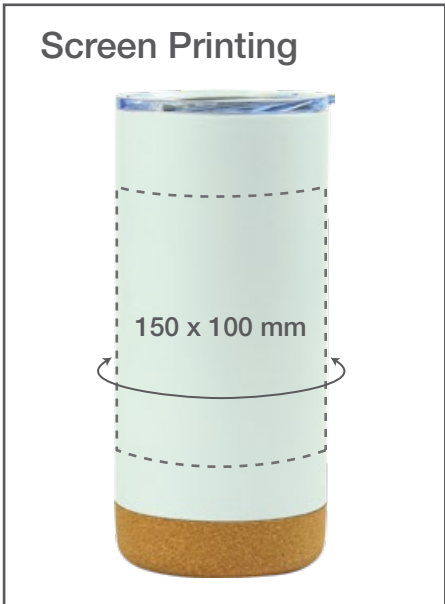

GS-010 (TM-010)
Dimensions

Printing Position

GS-010 (151)
Dimensions

Printing Position

Sublimation (wrap around)
**applicable on white mug variant only*

Screen Printing (wrap around)

GS-010 (TM-051)

Dimensions

Printing Position

Sublimation (Only white)

Screen Printing (on both white and Black)

UV DTF Printing (on both white and Black)

GS-010 (COA-02)
Dimensions

100 mm

100 mm

Printing Position

Screen Printing

80 x 80 mm