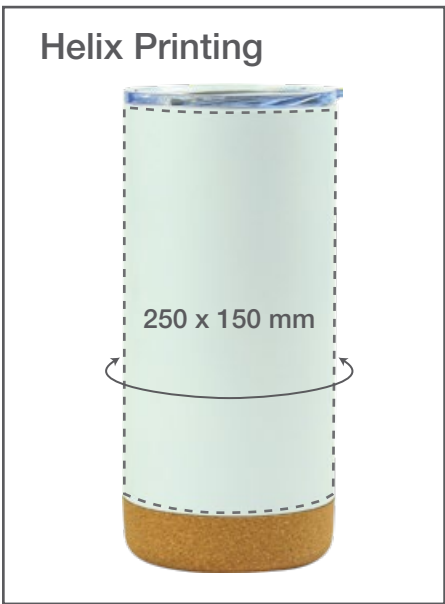

GS-010 (TM-010)
Dimensions

Printing Position

GS-010 (151)
Dimensions

Printing Position

Sublimation (wrap around)
**applicable on white mug variant only*

Screen Printing (wrap around)

GS-010 (TM-051)

Dimensions

Printing Position

Sublimation (Only white)

Screen Printing (on both white and Black)

UV DTF Printing (on both white and Black)

GS-010 (COA-02)
Dimensions

100 mm

100 mm

Printing Position

Screen Printing

80 x 80 mm