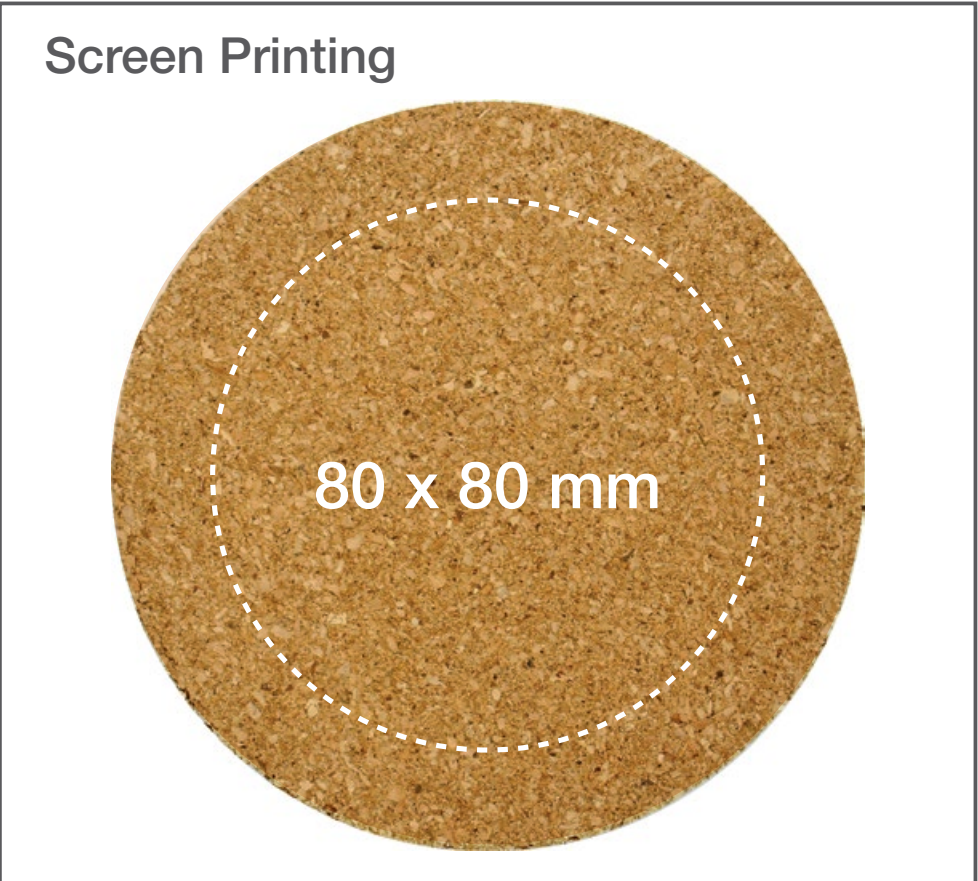

GS-010 (TM-010)
Dimensions

Printing Position

GS-010 (151)
Dimensions

Printing Position

Sublimation (wrap around)
**applicable on white mug variant only*

Screen Printing (wrap around)

GS-010 (TM-051)

Dimensions

Printing Position

Sublimation (Only white)

Screen Printing (on both white and Black)

UV DTF Printing (on both white and Black)

GS-010 (COA-02)
Dimensions

100 mm

100 mm

Printing Position

Screen Printing

80 x 80 mm