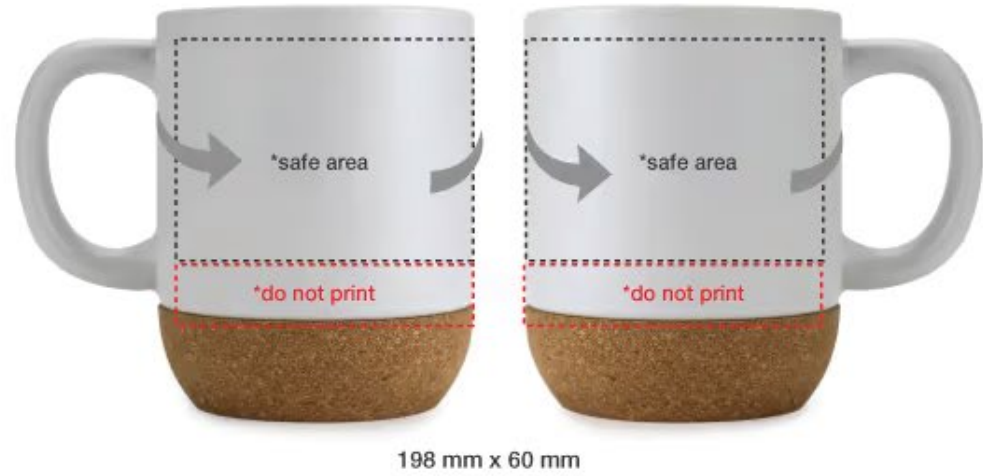

GS-010 (TM-010)
Dimensions

Printing Position

GS-010 (151)
Dimensions

Printing Position

Sublimation (wrap around)
**applicable on white mug variant only*

Screen Printing (wrap around)

GS-010 (TM-051)

Dimensions

Printing Position

Sublimation (Only white)

Screen Printing (on both white and Black)

UV DTF Printing (on both white and Black)

GS-010 (COA-02)
Dimensions

100 mm

100 mm

Printing Position