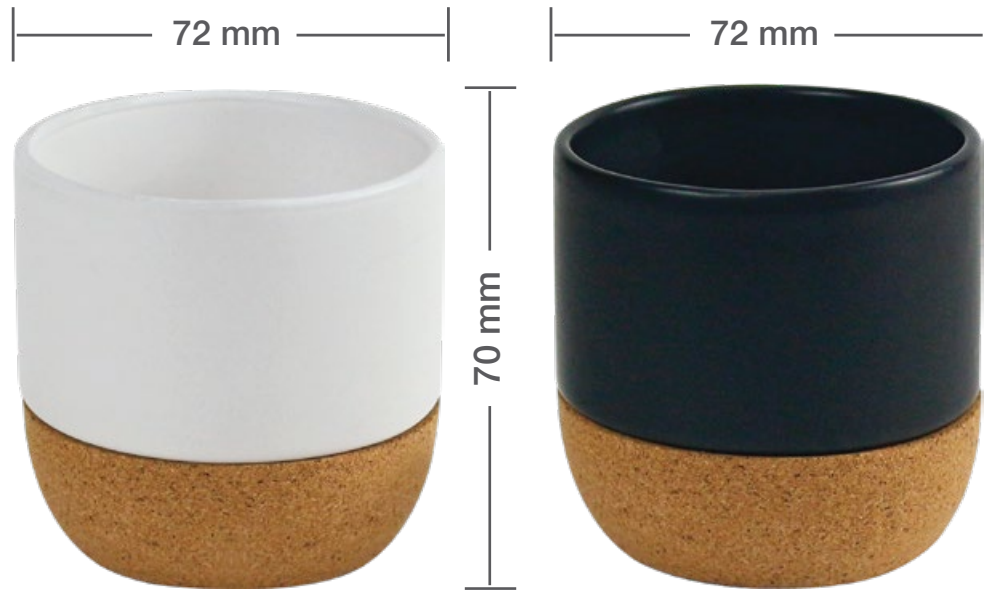

GS-010 (TM-010)
Dimensions

Printing Position

GS-010 (151)
Dimensions

Printing Position

Sublimation (wrap around)
**applicable on white mug variant only*

Screen Printing (wrap around)

GS-010 (TM-051)

Dimensions

Printing Position

Sublimation (Only white)

Screen Printing (on both white and Black)

UV DTF Printing (on both white and Black)

GS-010 (COA-02)
Dimensions

100 mm

100 mm

Printing Position

Screen Printing

80 x 80 mm