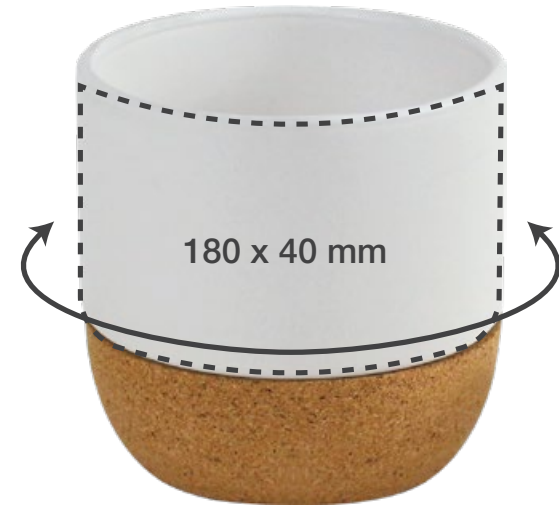

GS-010 (TM-010)
Dimensions

Printing Position

GS-010 (151)
Dimensions

Printing Position

Sublimation (wrap around)
**applicable on white mug variant only*

Screen Printing (wrap around)

GS-010 (TM-051)

Dimensions

Printing Position

Sublimation (Only white)

Screen Printing (on both white and Black)

UV DTF Printing (on both white and Black)

GS-010 (COA-02)
Dimensions

100 mm

100 mm

Printing Position

Screen Printing

80 x 80 mm