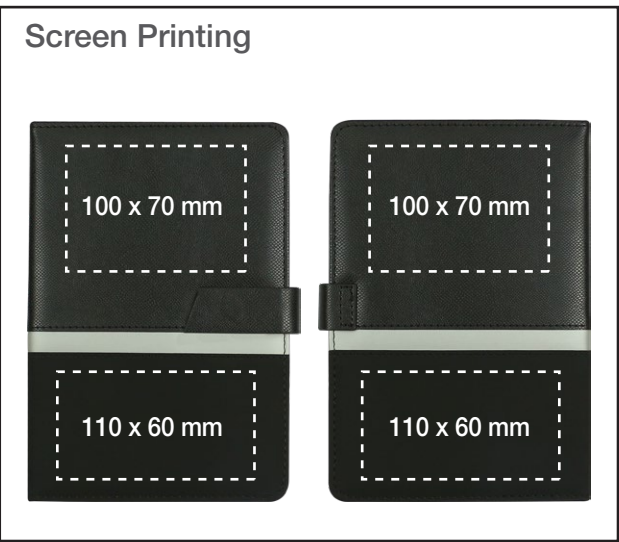

GS-033 (MBD-04)
Dimensions

Printing Position

GS-033 (PN27-BK)
Dimensions

GS-033 (WM3-BLK)
Dimensions

Printing Position

Printing Position

GS-033 (TM-072-BLK)
Dimensions

72 mm

220 mm

Printing Position