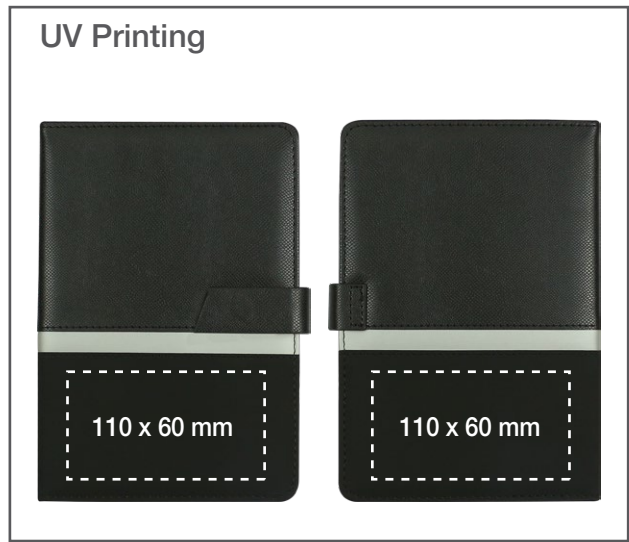

GS-033 (MBD-04)
Dimensions

Printing Position

GS-033 (PN27-BK)
Dimensions

GS-033 (WM3-BLK)
Dimensions

Printing Position

Printing Position

GS-033 (TM-072-BLK)
Dimensions

72 mm

220 mm

Printing Position