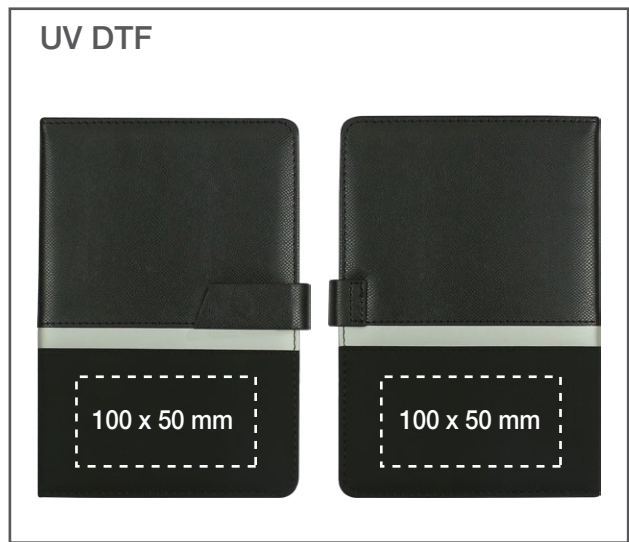

GS-033 (MBD-04)
Dimensions

Printing Position

GS-033 (PN27-BK)
Dimensions

GS-033 (WM3-BLK)
Dimensions

Printing Position

Printing Position

GS-033 (TM-072-BLK)
Dimensions

72 mm

220 mm

Printing Position