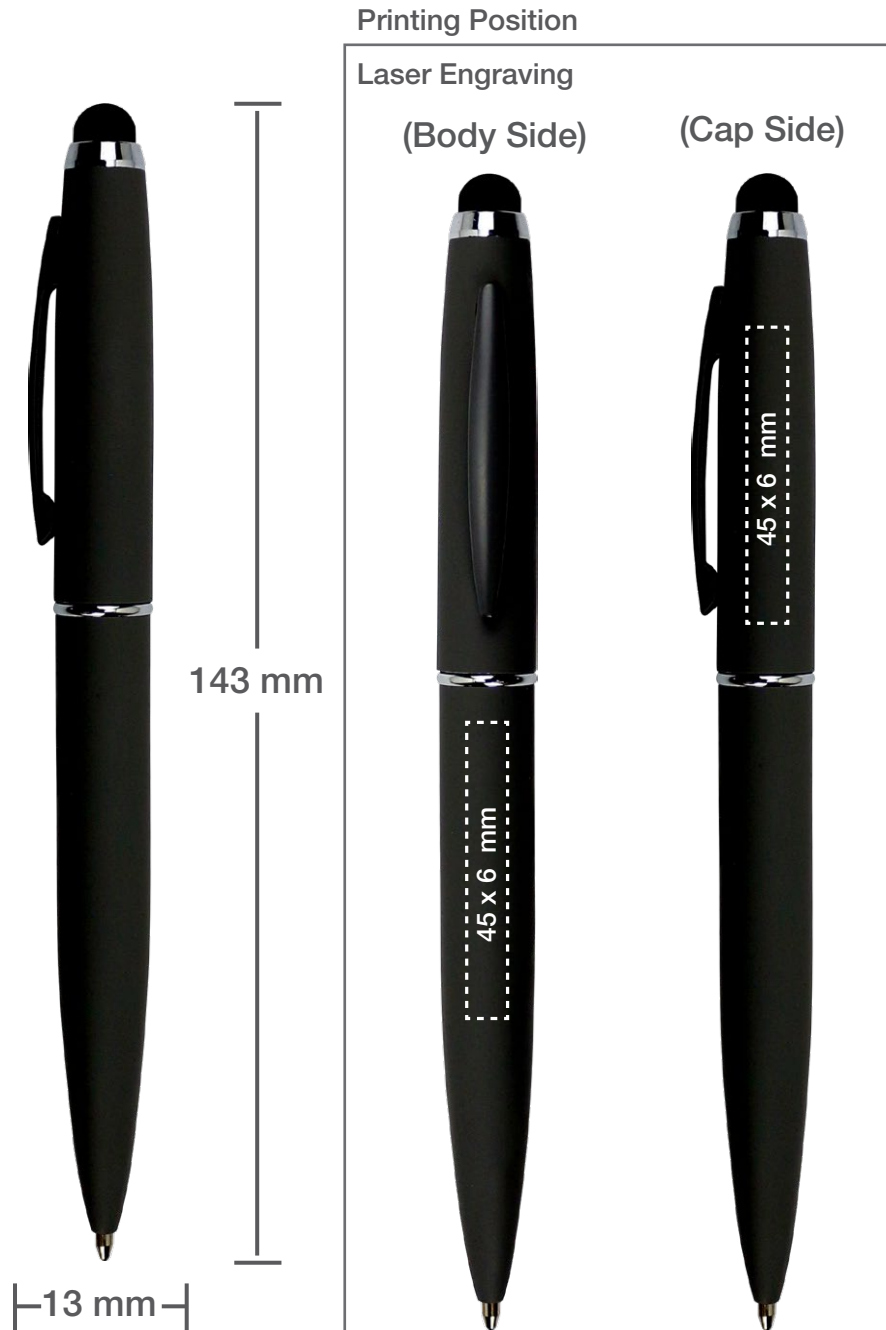

GS-033 (MBD-04)
Dimensions

Printing Position

GS-033 (PN27-BK)
Dimensions

GS-033 (WM3-BLK)
Dimensions

Printing Position

Printing Position

GS-033 (TM-072-BLK)
Dimensions

72 mm

220 mm

Printing Position