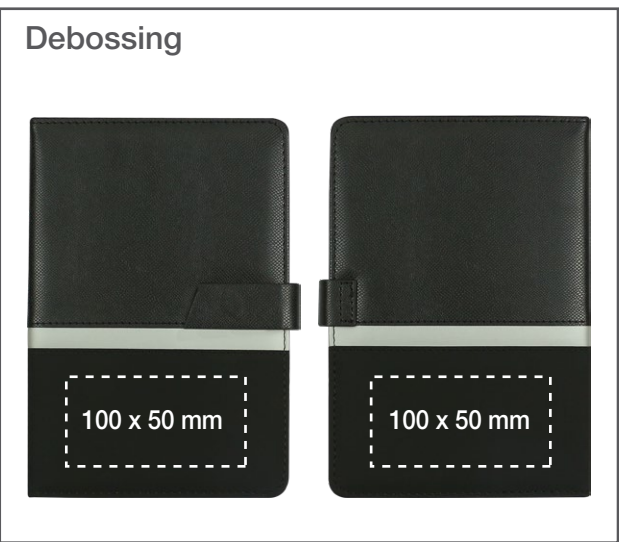

GS-033 (MBD-04)
Dimensions

Printing Position

GS-033 (PN27-BK)
Dimensions

GS-033 (WM3-BLK)
Dimensions

Printing Position

Printing Position

GS-033 (TM-072-BLK)
Dimensions

72 mm

220 mm

Printing Position